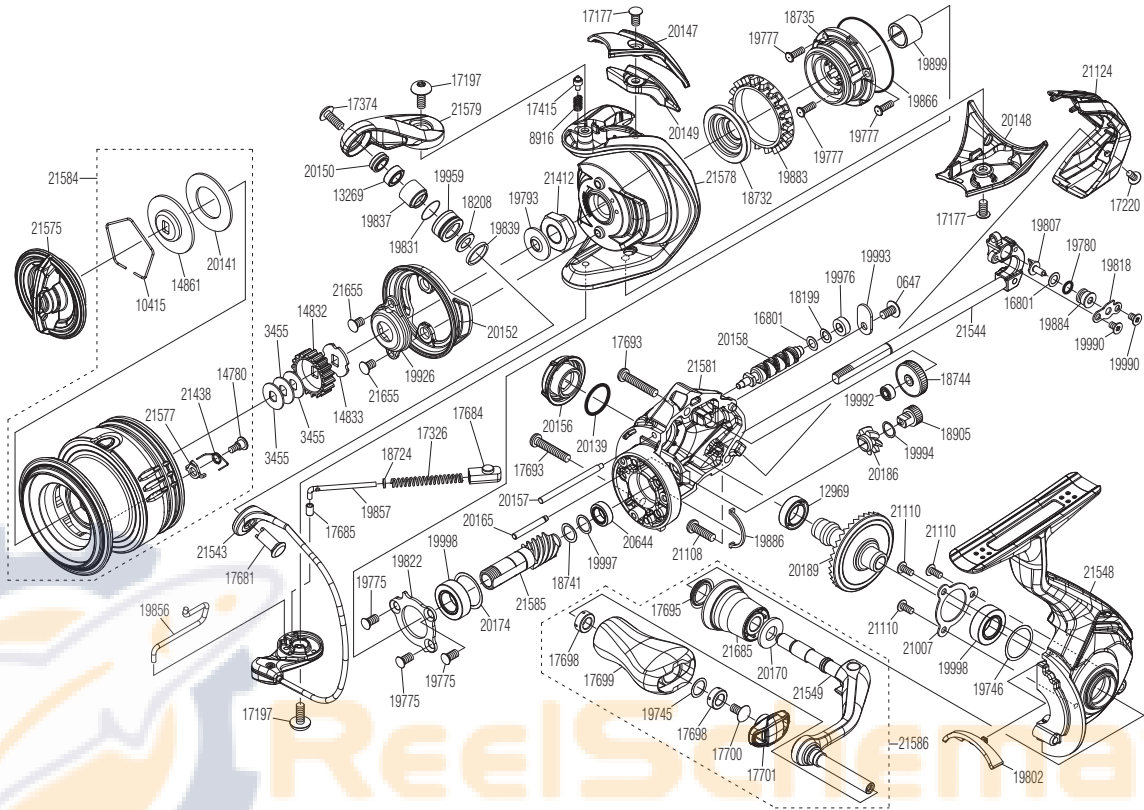

SHIMANO

ULTEGRA SA-RB

ULT-C2000HG

Please note that the number of adjusting washers may not always be the same as shown in the exploded view.

(51SF52D025X)

Please note that your actions take full responsibility when you take it apart.